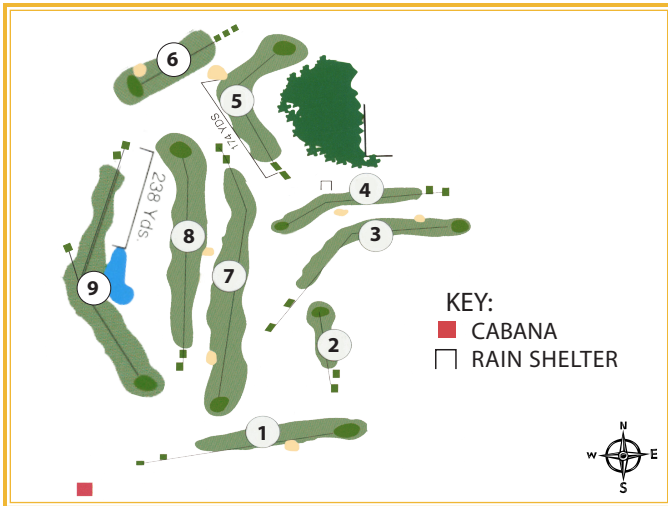

HOLE		1	2	3	4	5	6	7	8	9	TOTAL
Blue	70.8 / 126	361	136	482	384	289	190	509	374	447	3172
White	69.2 / 123	329	126	471	374	281	168	497	365	400	3011
Handicap		6	9	2	4	7	8	3	5	1	
Par	Rating/Slope	4	3	5	4	4	3	5	4	4	36
Gold	M 67.6 / 119 L 73.2 / 119	316	126	471	374	281	151	497	338	287	2841
Red	L 70.5 / 113	279	105	421	345	258	105	443	338	281	2575
Handicap		6	9	2	4	7	8	3	5	1	

Scorer:

Attest:

Date:

- USGA Rules govern all play, except where local rules apply.
- WI State Law prohibits the carry-on of all beverages. Anyone caught violating this law may be asked to leave the property without refund.
- Pace of play is rated for 2 hours 15 minutes per nine holes and will be monitored by the Golf Shop. Failure to keep pace may result in having to skip ahead to get back on pace.
- Around tees, greens, and bunkers, please keep carts at least 30 feet away, or on cart paths.
- Please leave rakes inside the bunkers.

Zimmermann's
KETTLE HILLS

GOLF COURSE

Rolling 9 Course

3375 State Highway 167 Richfield, WI 53076
 (262) 628-0200 • www.kettlehills.com